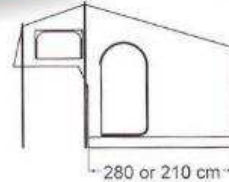

### TRAILER TENT

Size: Tent base 2.1m x 1.4m

Bedroom 2.1 x 2.1m or 2.8m

All internal poles 25mm aluminium.

Second awning and awning enclosures optional.