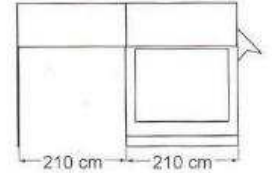

### TRAILER TENT

Size: Tent base 2.1m x 1.4m

Bedroom 2.1 x 2.1m or 2.8m

All internal poles 25mm aluminium.

Second awning and awning enclosures optional.

### Prices:

Medium (bedroom 2.1m awning 2.1m)

R 17 274.00 or R18 354.00 with PVC Fly

Large (bedroom 2.8m awning 2.1m)

R20 142.00 or R21 222.00 with PVC Fly