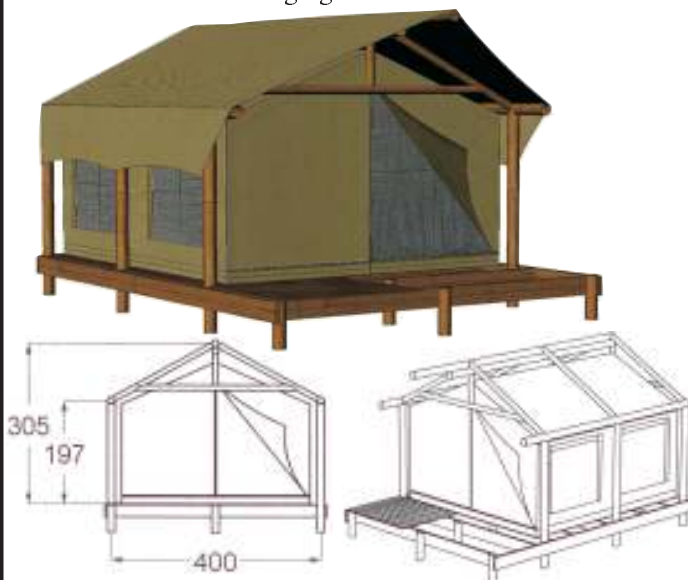

CABIN

Size: 3.6m x 4.0m or 5.0m Verandah: 1.5m x 4.0m

Wood frame build by customer. Bathroom can be added.

Tent detail same as Hanging Tent

4

Price: from R24 150.00 ex Vat