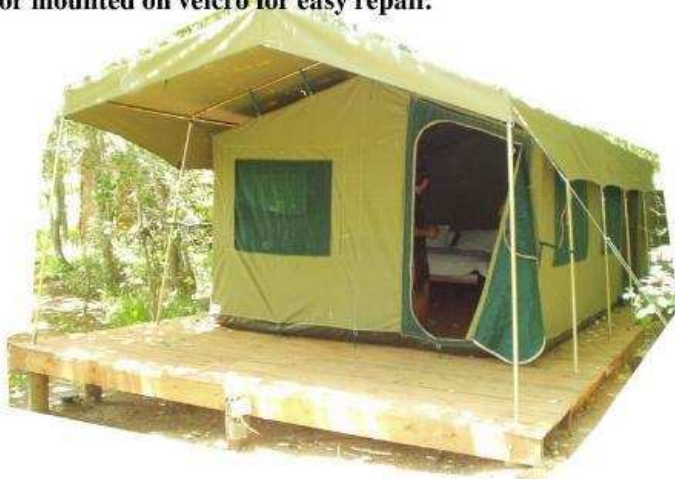

CRISTY SPORTS

LODGE TENTS

See item 10
new Rondavel Tent

BUSH BABY

Size: Tent 3.2m x 3.2m Frame 4.0m x 6.8m
Verandah 1.7m x 4m
PVC Bathroom enclosure.
25mm swaged steel internal frame with steel corners.
Door mounted on velcro for easy repair.

1

Price: from 3.2 x 3.2 R 12 500.00 ex Vat

BUSH CABIN

Size: Tent 3.2m x 3.2m, 4.7m or 6.9m
Legs 60 x 2 mm hot dip galvanized steel "CAST IN",
Roof frame 25mm x 1.6mm steel.

2

Price: from R 18 036.00 ex Vat

HANGING LODGE

Size: Tent 3.6m x 4.0m -10.0m
Frame in local wood.
Roof thatch or any available local material

3

Price: from R 13 700.00 ex Vat depending on size

CABIN

Size: 3.6m x 4.0m or 5.0m Verandah: 1.5m x 4.0m
Wood frame build by customer. Bathroom can be added.
Tent detail same as Hanging Tent