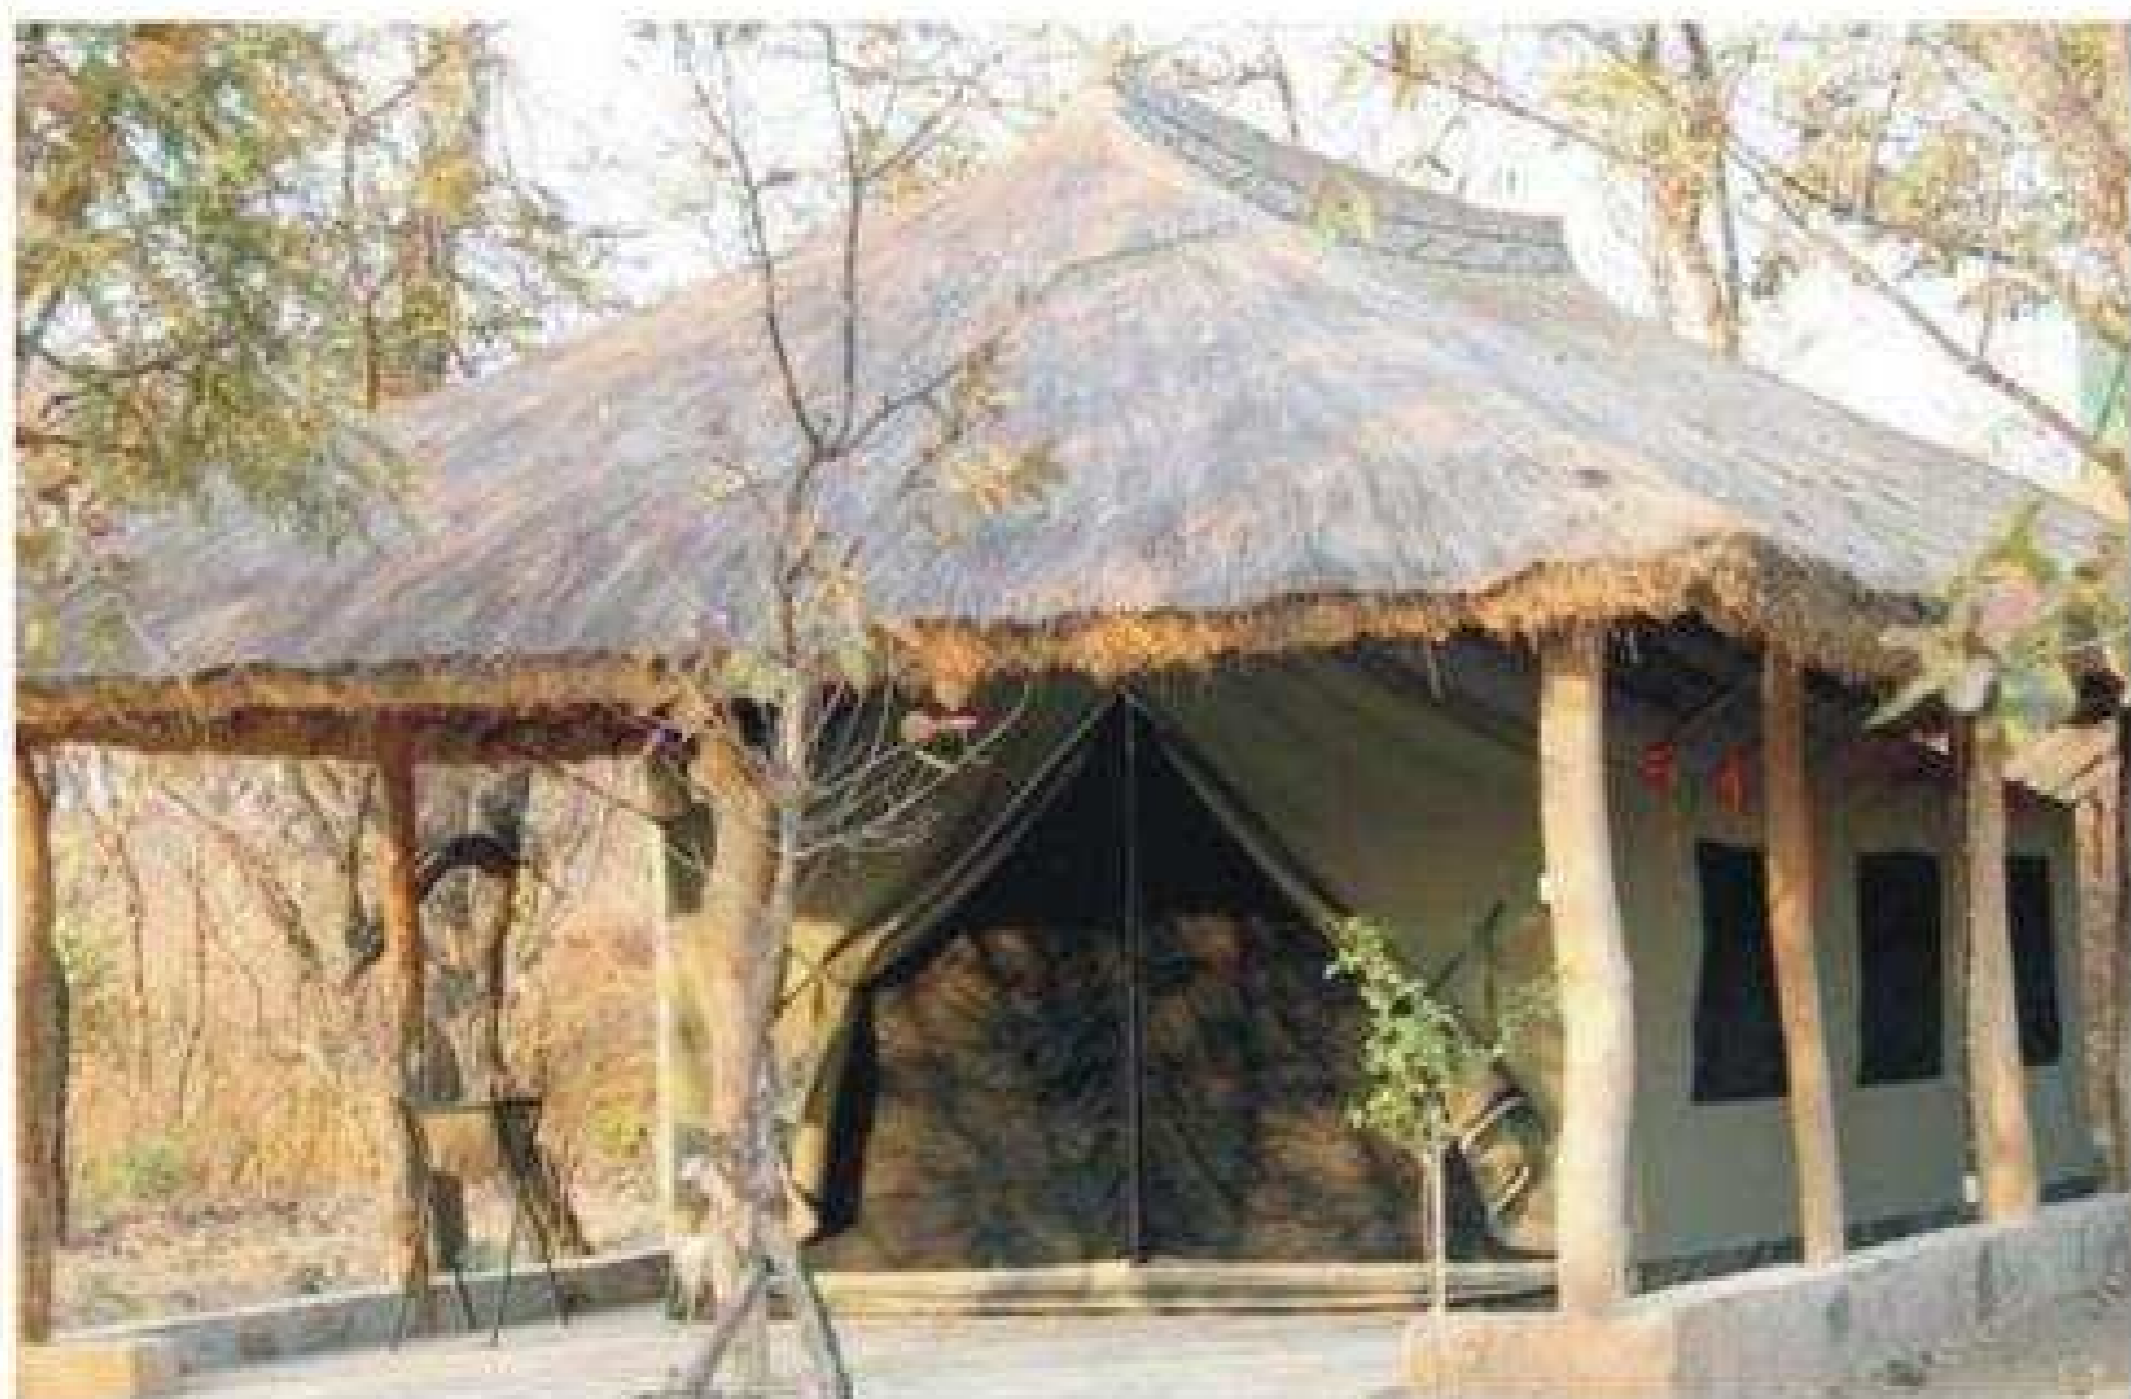

HANGING LODGE

Size: Tent 3.6m x 4.0m -10.0m

Frame in local wood.

Roof thatch or any available local material

3