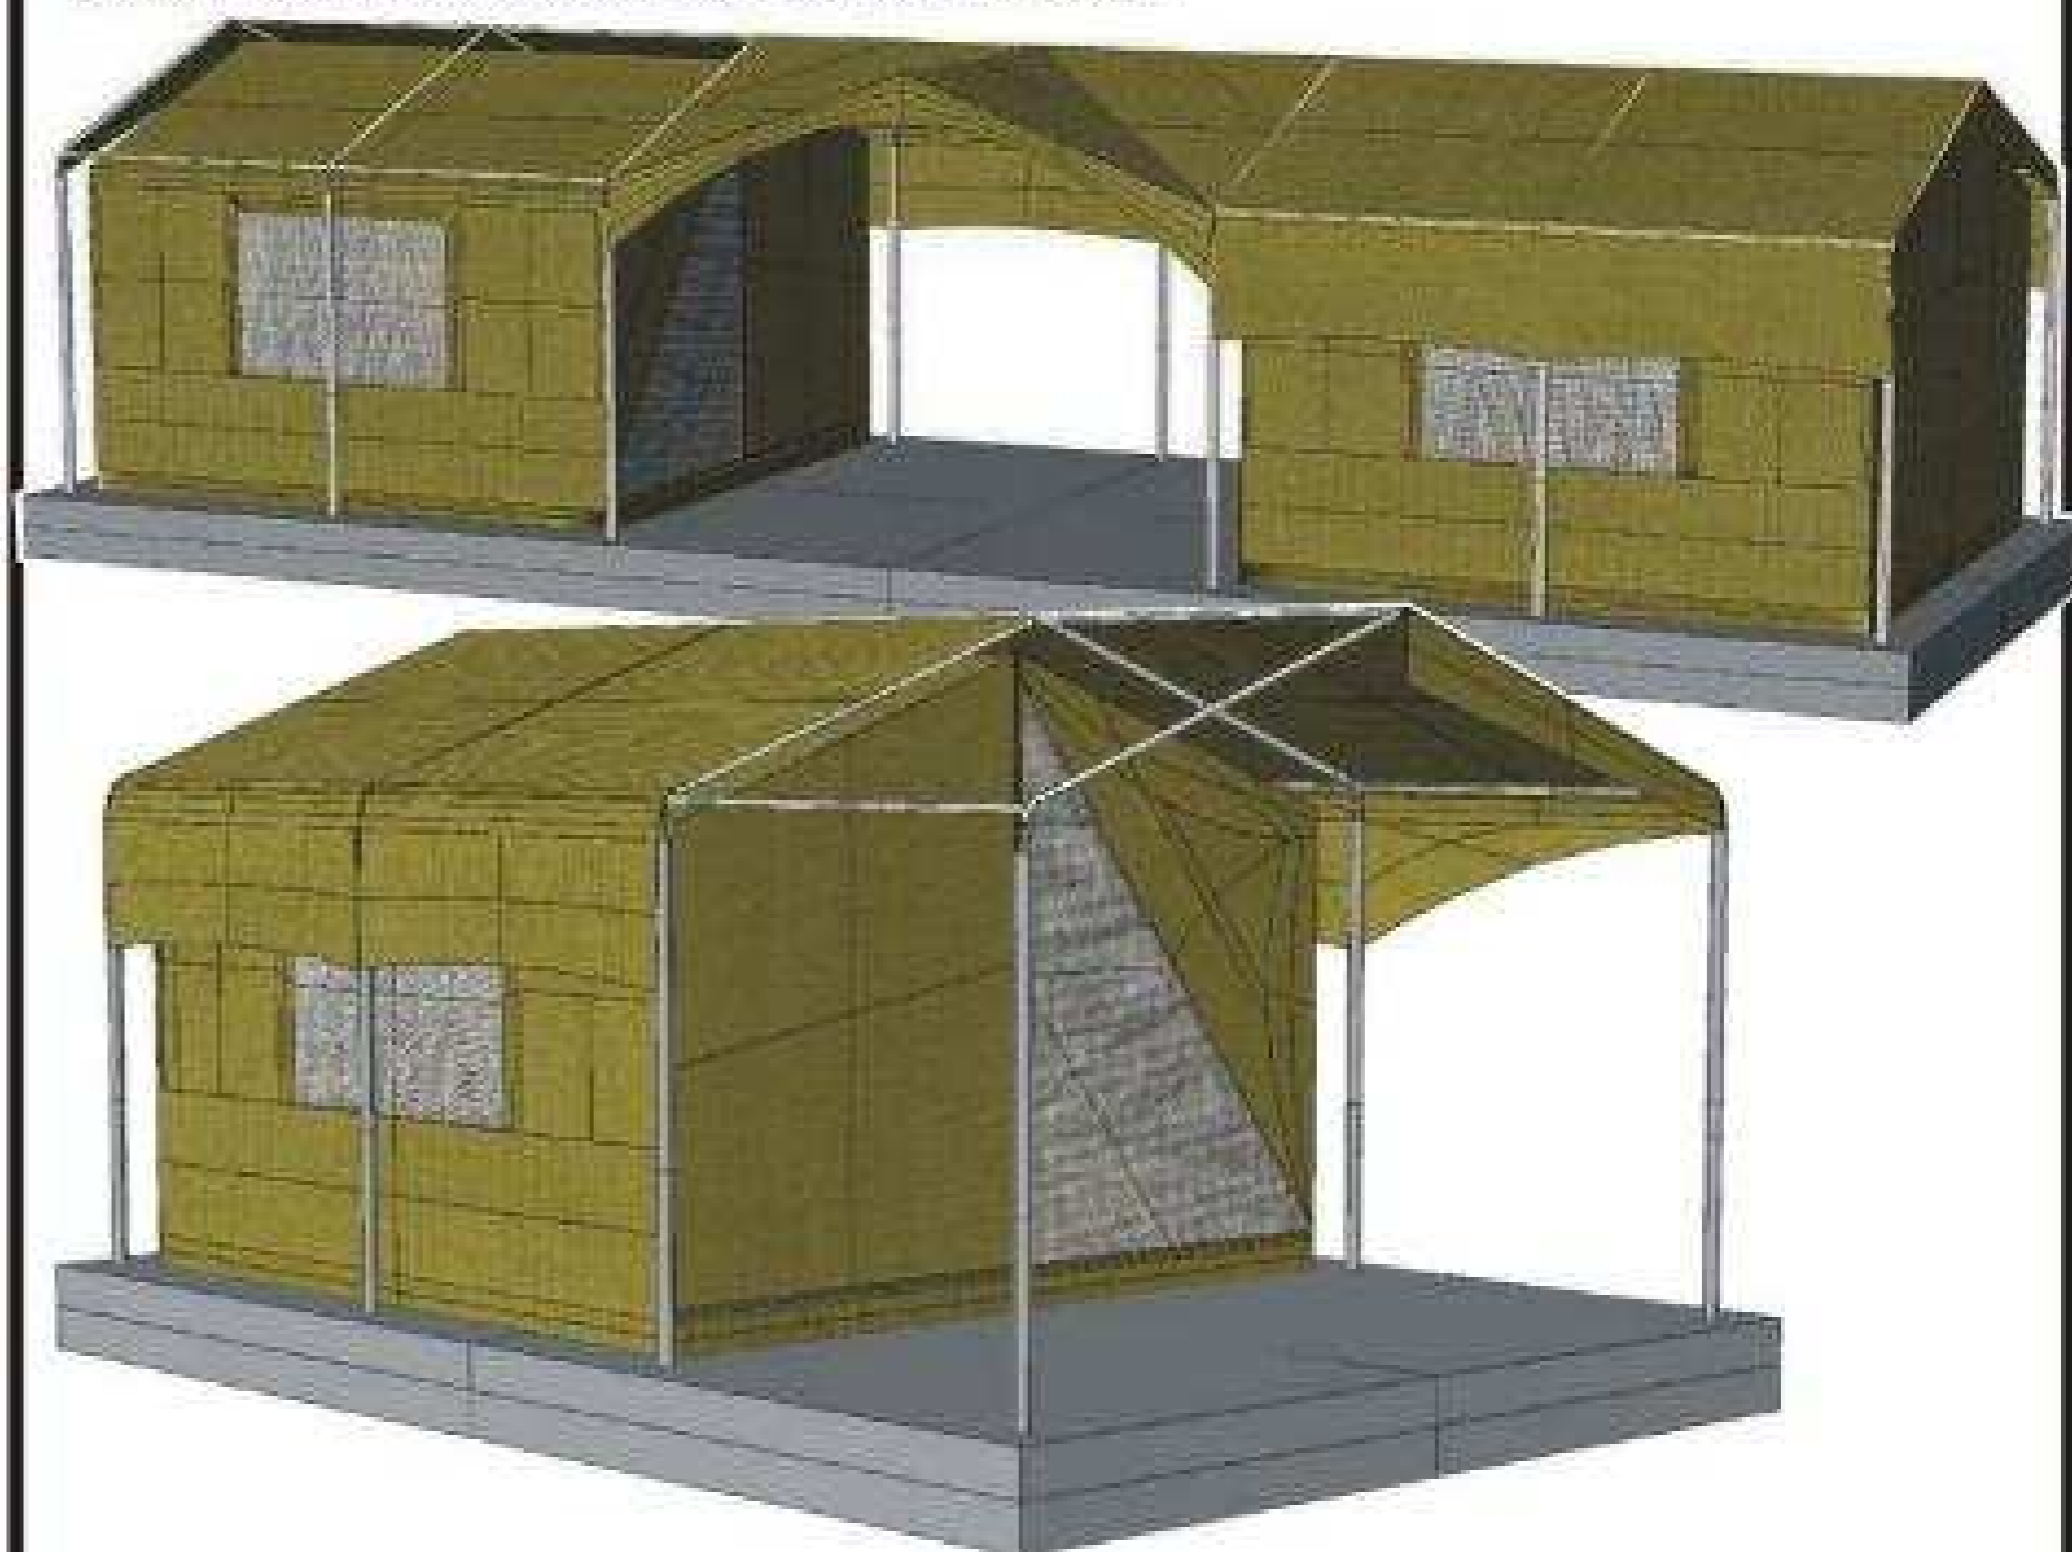

BUSH CABIN

Size: Tent 3.2m x 3.2m, 4.7m or 6.9m

Legs 60 x 2 mm hot dip galvanized steel "CAST IN"

Roof frame 25mm x 1.6mm steel.

2