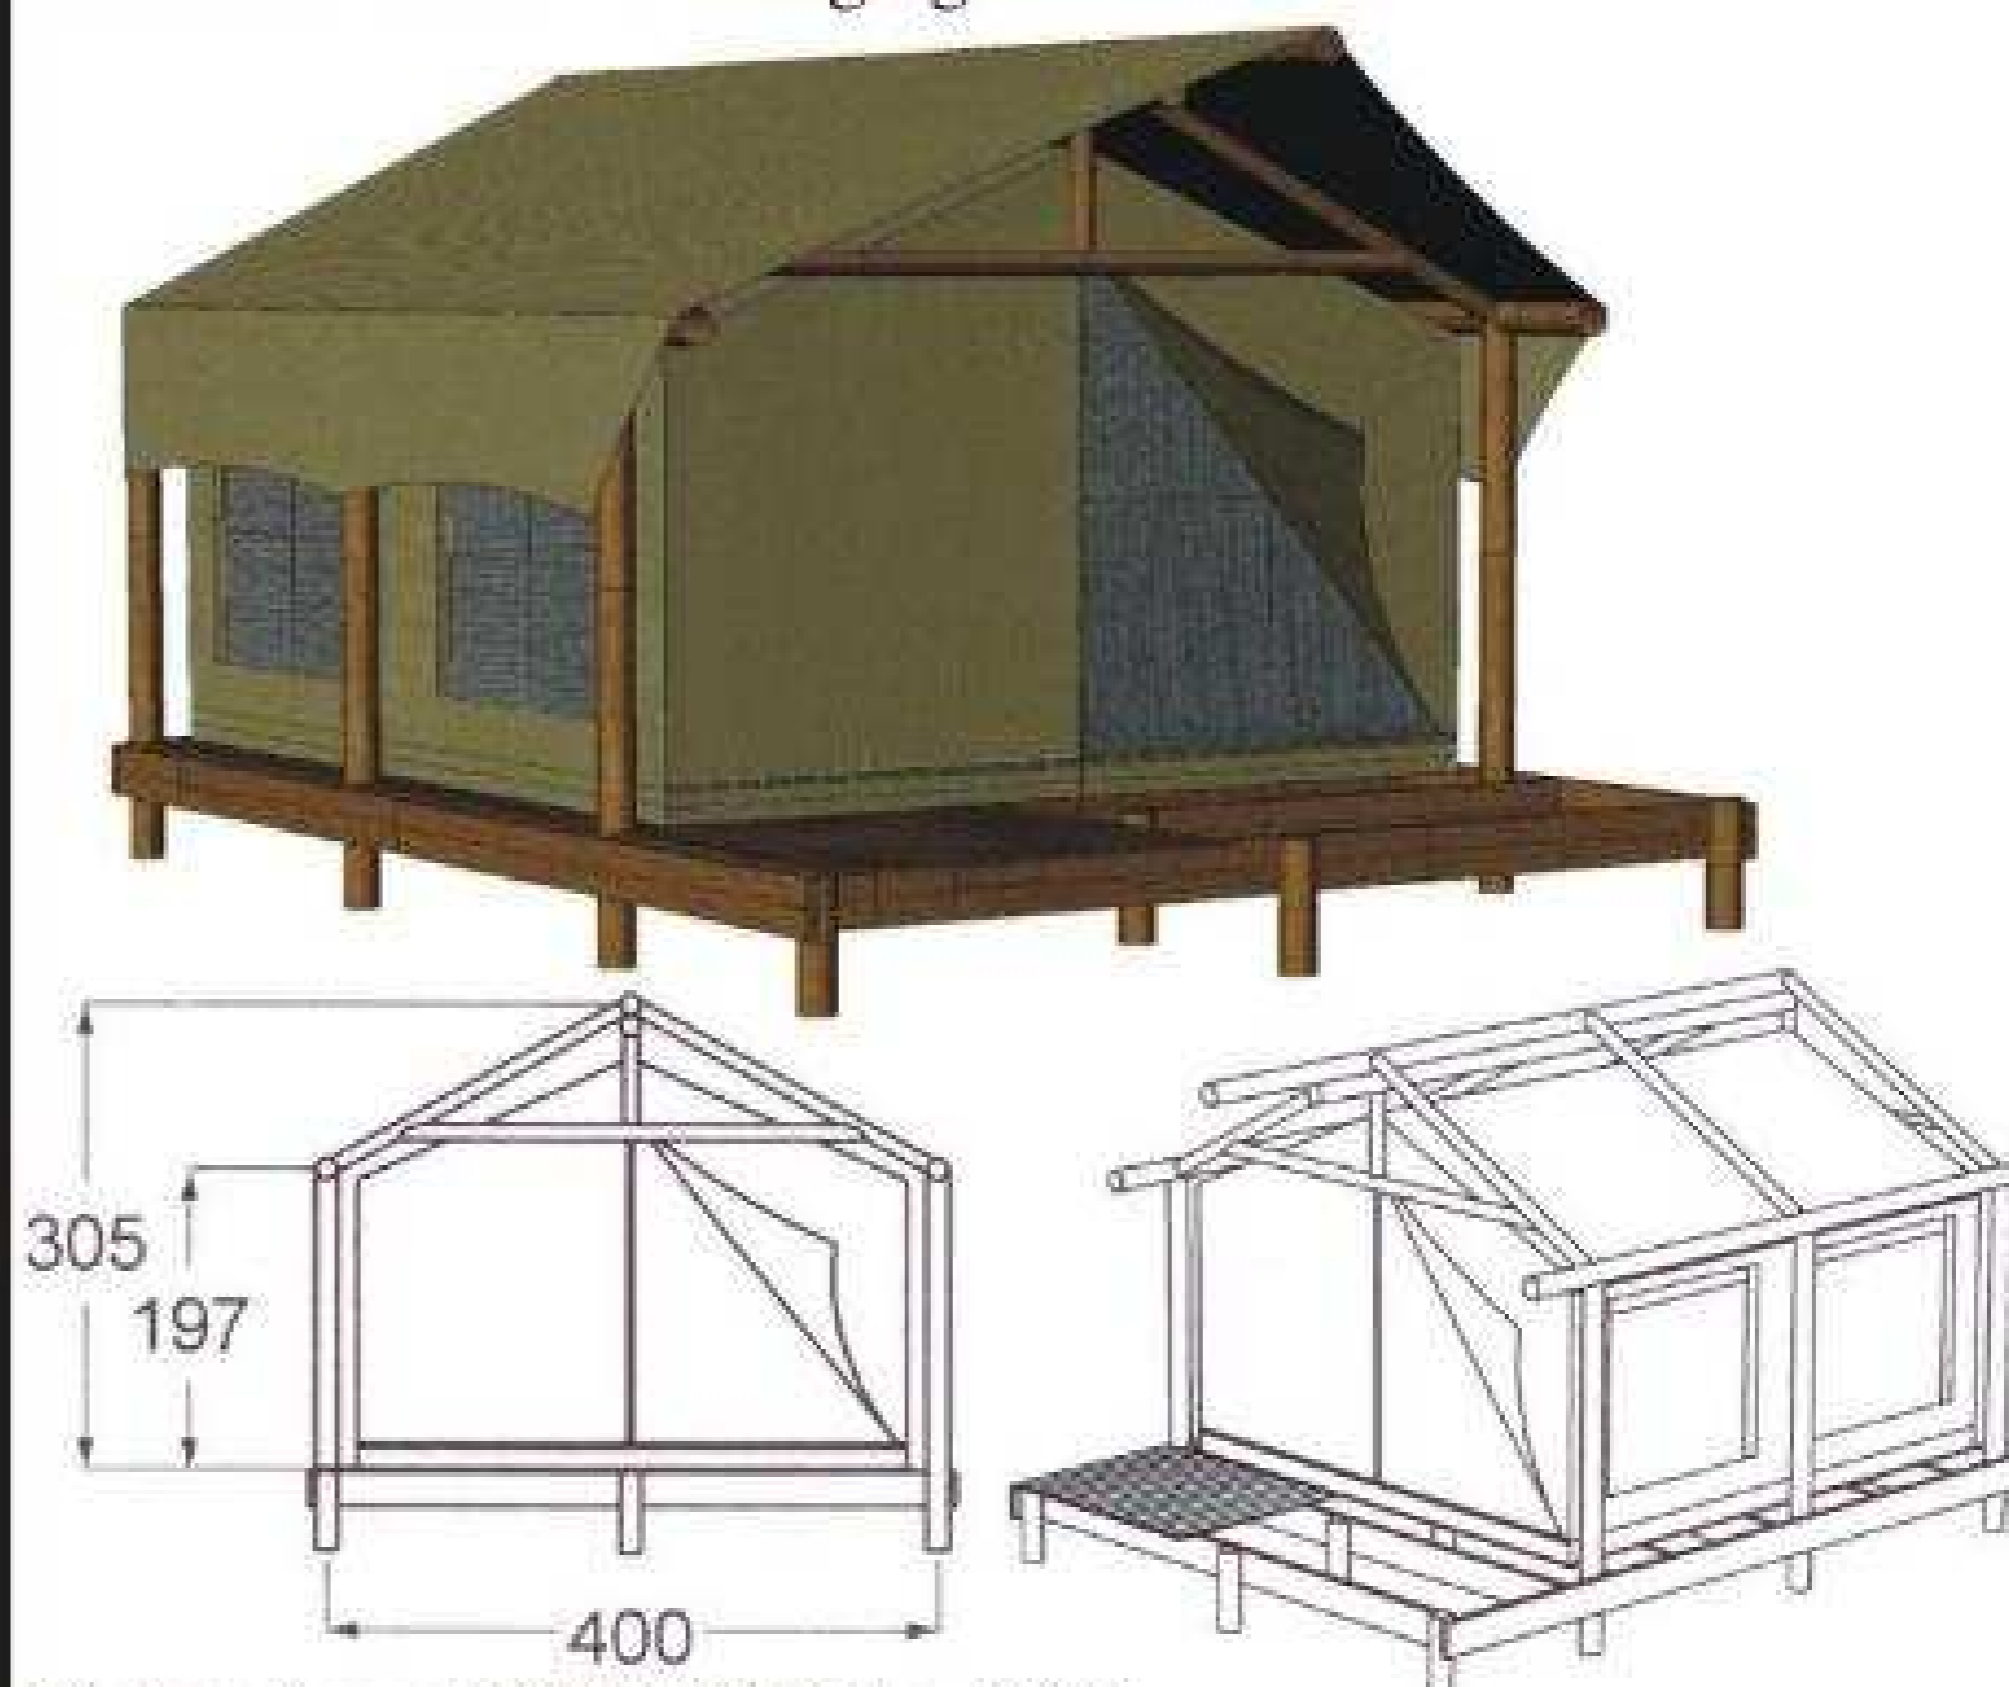

CABIN

Size: 3.6m x 4.0m or 5.0m Verandah: 1.5m x 4.0m

Wood frame build by customer. Bathroom can be added.

Tent detail same as Hanging Tent

4

Price: from R18 500.00 ex Vat