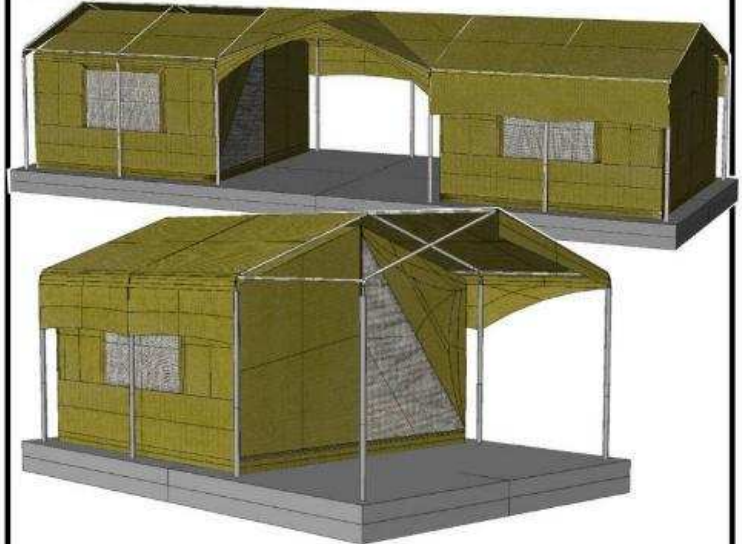

CRISTY SPORTS

LODGE TENTS

See item 10
new Rondavel Tent

BUSH BABY

Size: Tent 3.2m x 3.2m Frame 4.0m x 6.8m
Verandah 1.7m x 4m
PVC Bathroom enclosure.
25mm swaged steel internal frame with steel corners.
Door mounted on velcro for easy repair.

1

Price: from 3.2 x 3.2 R 12 500.00 ex Vat

BUSH CABIN

Size: Tent 3.2m x 3.2m, 4.7m or 6.9m
Legs 60 x 2 mm hot dip galvanized steel "CAST IN",
Roof frame 25mm x 1.6mm steel.

2

Price: from R 18 036.00 ex Vat

HANGING LODGE

Size: Tent 3.6m x 4.0m -10.0m
Frame in local wood.
Roof thatch or any available local material

3

Price: from R 13 700.00 ex Vat depending on size

CABIN

Size: 3.6m x 4.0m or 5.0m Verandah: 1.5m x 4.0m
Wood frame build by customer. Bathroom can be added.
Tent detail same as Hanging Tent