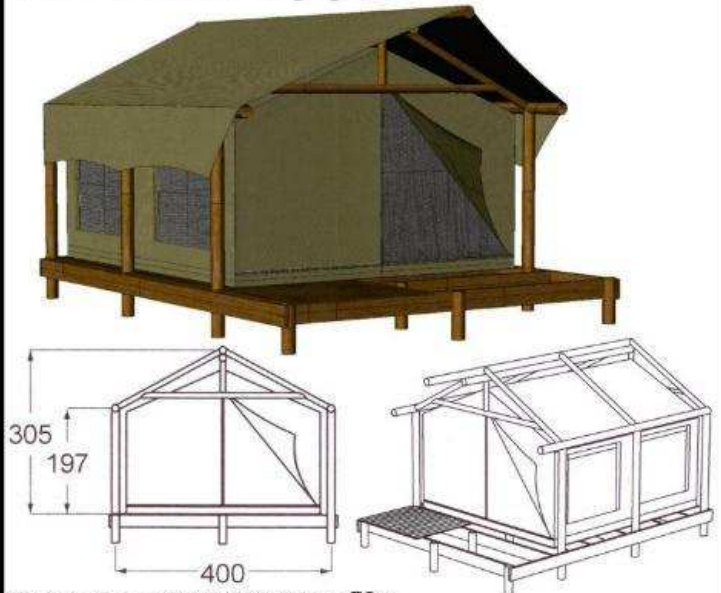

CABIN

Size: 3.6m x 4.0m or 5.0m Verandah: 1.5m x 4.0m
Wood frame build by customer. Bathroom can be added.
Tent detail same as Hanging Tent

4

Price: from R17 600.00 ex Vat