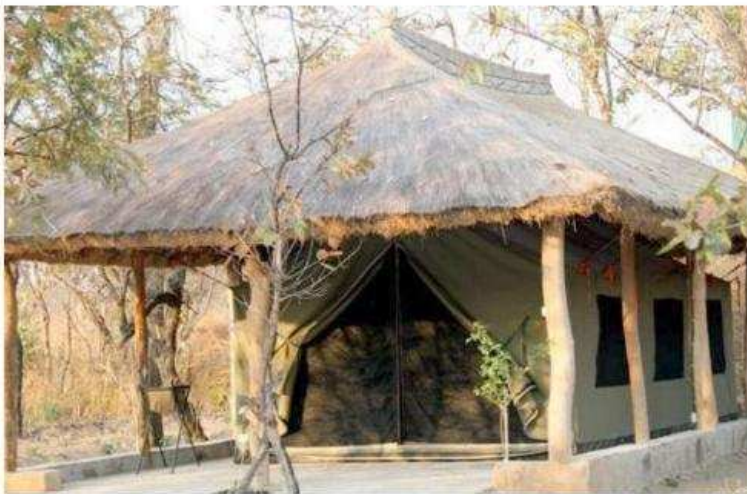

CRISTY SPORTS

LODGE TENTS

See item 10
new Rondavel Tent

BUSH BABY

Size: Tent 3.2m x 3.2m Frame 4.0m x 6.8m
Verandah 1.7m x 4m
PVC Bathroom enclosure.
25mm swaged steel internal frame with steel corners.
Door mounted on velcro for easy repair.

1

Price: from 3.2 x 3.2 R 12 500.00 ex Vat

BUSH CABIN

Size: Tent 3.2m x 3.2m, 4.7m or 6.9m
Legs 60 x 2 mm hot dip galvanized steel "CAST IN",
Roof frame 25mm x 1.6mm steel.

2

Price: from R 18 036.00 ex Vat

HANGING LODGE

Size: Tent 3.6m x 4.0m -10.0m
Frame in local wood.
Roof thatch or any available local material

3

Price: from R 13 700.00 ex Vat depending on size

CABIN

Size: 3.6m x 4.0m or 5.0m Verandah: 1.5m x 4.0m
Wood frame build by customer. Bathroom can be added.
Tent detail same as Hanging Tent