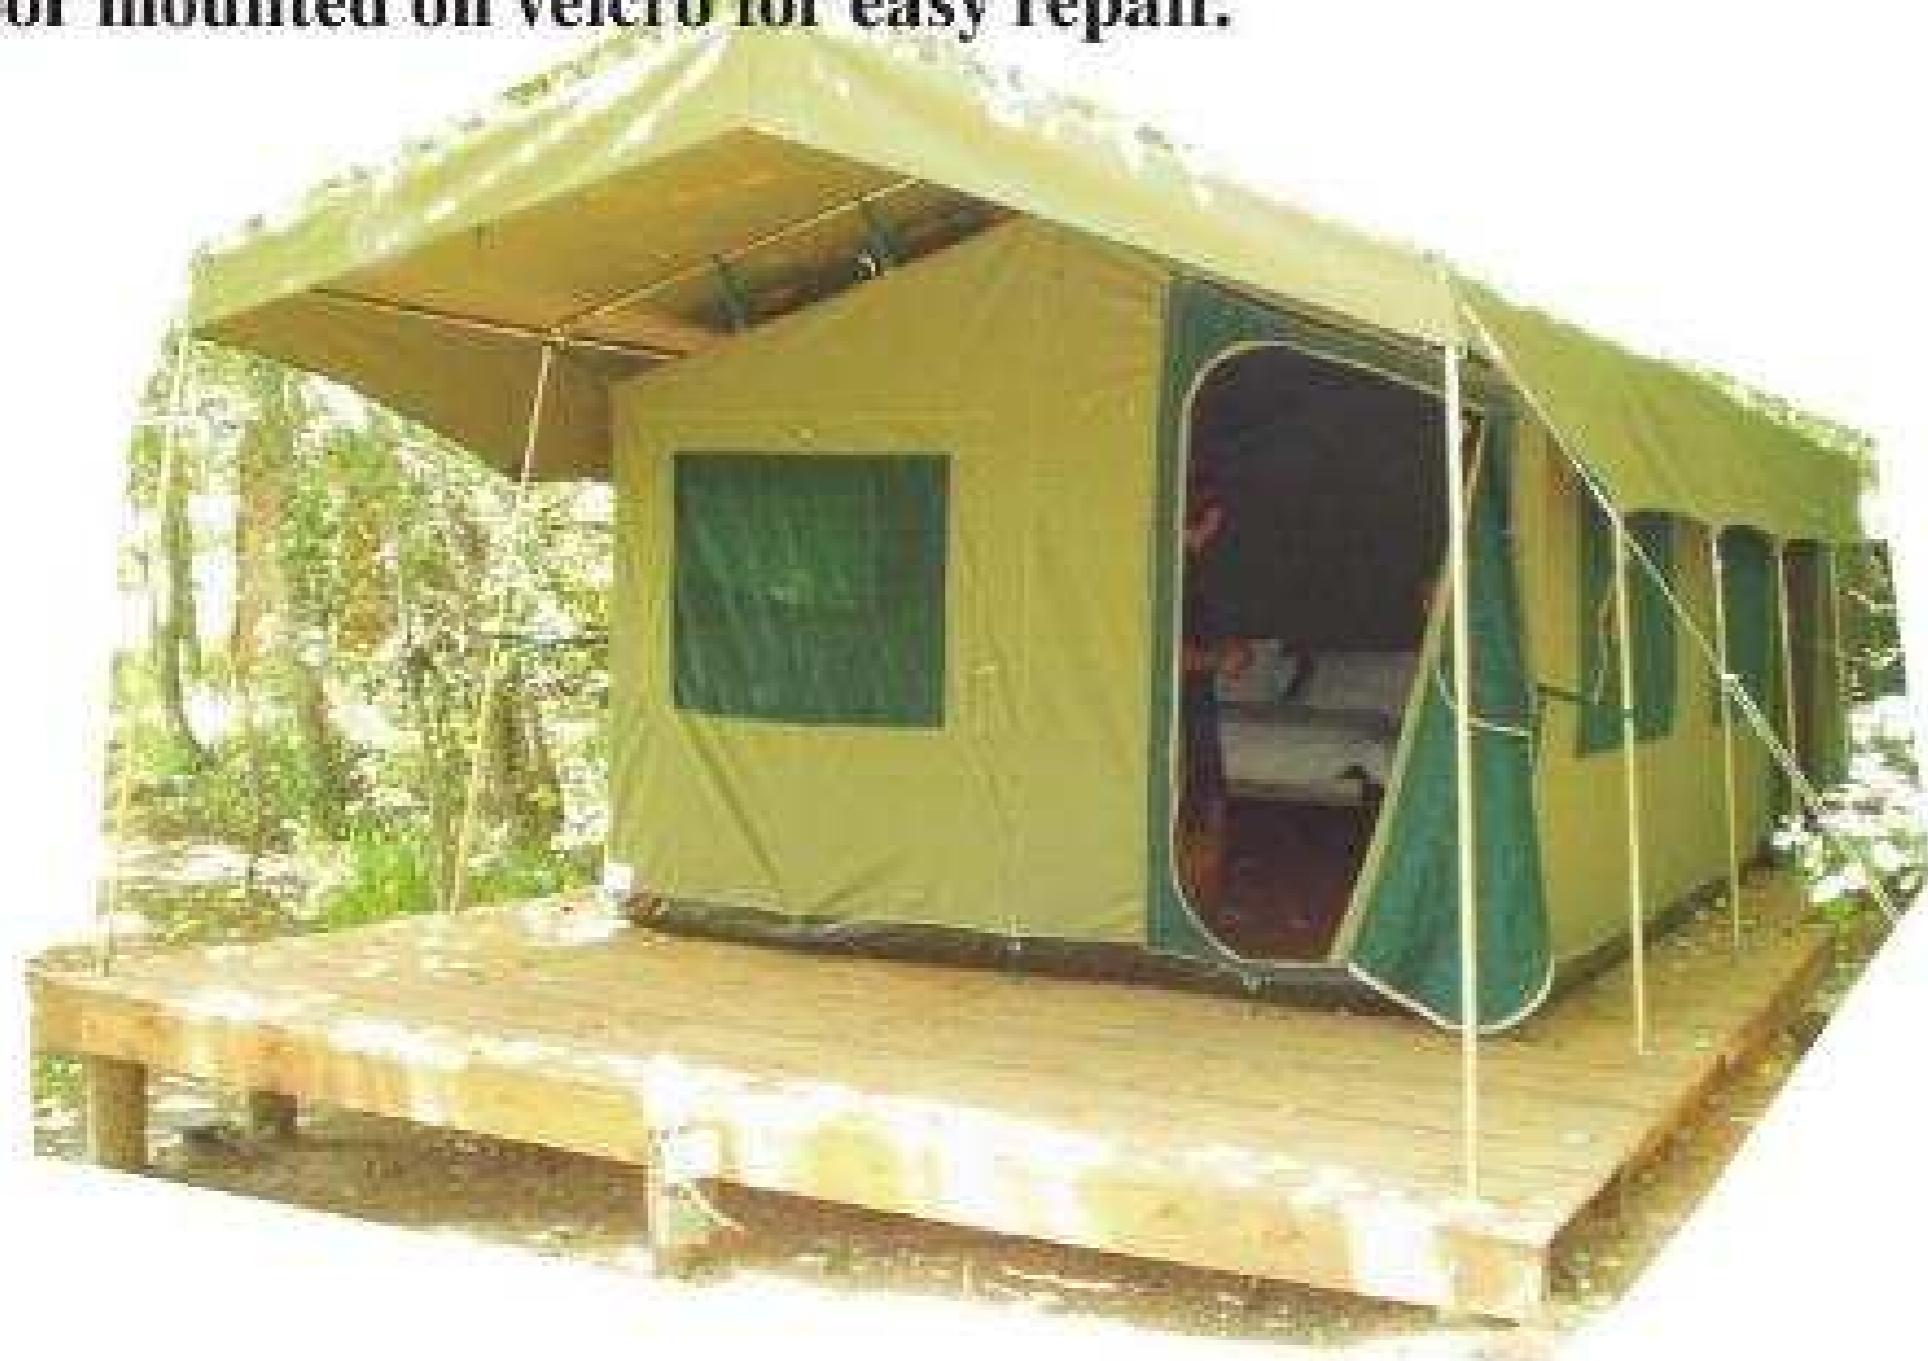

CRISTY SPORTS

LODGE TENTS

See item 10
new Rondavel Tent

BUSH BABY

Size: Tent 3.2m x 3.2m Frame 4.0m x 6.8m

Verandah 1.7m x 4m

PVC Bathroom enclosure.

25mm swaged steel internal frame with steel corners .

Door mounted on velcro for easy repair.

1