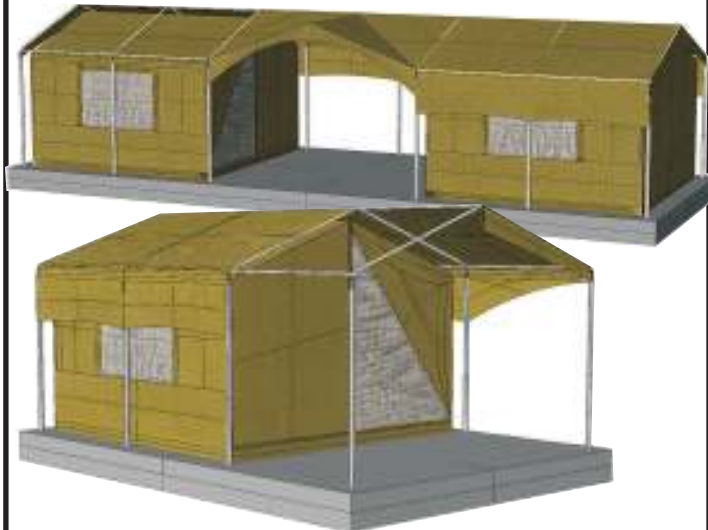

CRISTY SPORTS

June 2017

LODGE TENTS

BUSH BABY

Size: Tent 3.2m x 3.2m Frame 4.0m x 6.8m

Verandah 1.7m x 4m

PVC Bathroom enclosure.

25mm swaged steel internal frame with steel corners.

Door mounted on velcro for easy repair.

1

Price: from 3.2 x 3.2 R 19 000.00 ex Vat

BUSH CABIN

Size: Tent 3.2m x 3.2m, 4.7m or 6.9m

Legs 60 x 2 mm hot dip galvanized steel "CAST IN",

Roof frame 25mm x 1.6mm steel.

2

Price: from R 25 000.00 ex Vat

HANGING LODGE

Size: Tent 3.6m x 4.0m - 10.0m

Frame in local wood.

Roof thatch or any available local material

3

Price: from R 19 600.00 ex Vat depending on size

CABIN

Size: 3.6m x 4.0m or 5.0m Verandah: 1.5m x 4.0m

Wood frame build by customer. Bathroom can be added.

Tent detail same as Hanging Tent

4

Price: from R24 150.00 ex Vat

Cristy Sports

35 Kendal Rd
Diep River
Cape Town
Ph 021 712 5020
Fax 021 712 5785
Email:

cristys@mweb.co.