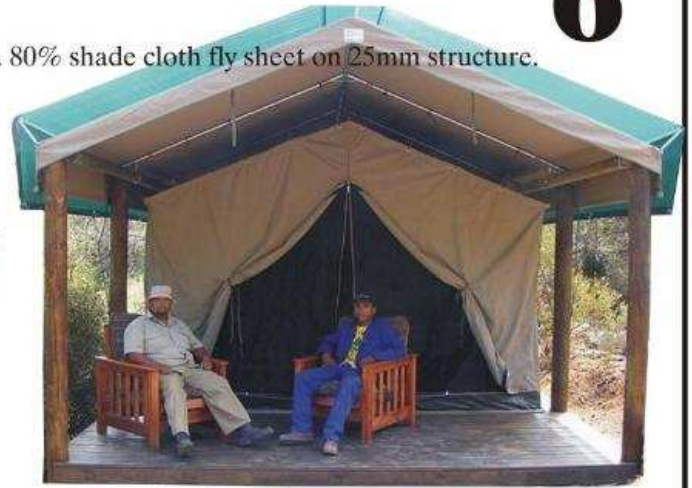

LODGE TENTS

Size: 3.6m x 4.0m, 6.0m, 8.0m or 10.0m

Verandah: 2m x 4.5m

38mm steel frame, epoxy coated, electroplated or hot dip galvanized. 80% shade cloth fly sheet on 25mm structure. Door zips mounted on velcro for ease of replacement.

5

Price: from R25 600.00 ex Vat

WOOD LEGGED LODGE TENTS

Size: 3.6m x 4.0m, 6.0m, 8.0m or 10.0m

Verandah: 2m x 4m

38mm steel frame, epoxy coated, electroplated or hot dip galvanized. 80% shade cloth fly sheet on 25mm structure. Door zips mounted on velcro for ease of replacement.

Window details to order.

6

WOOD DOORS AND WINDOWS

CANVAS DOORS AND WINDOWS

Price: from R24 600.00 ex Vat

RUSTIC LODGE

Sizes: 3.6m x 4.0m to 8.0m

Rustic lodge uses local wooden poles resulting