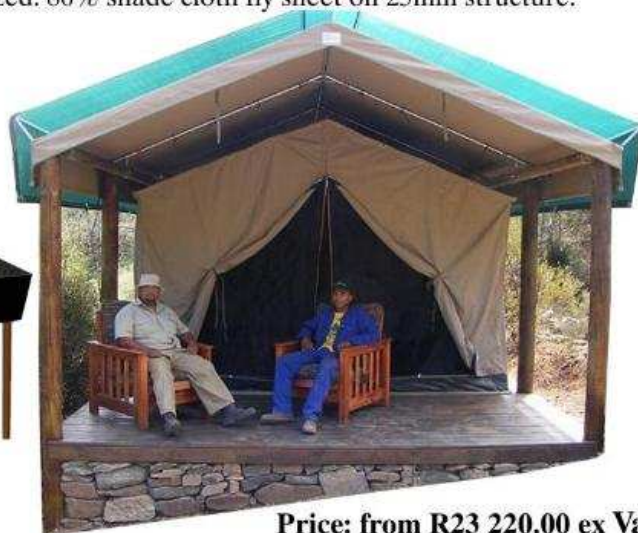

LODGE TENTS

Size: 3.6m x 4.0m, 6.0m, 8.0m or 10.0m

Verandah: 2m x 4.5m

38mm steel frame, epoxy coated, electroplated or hot dip galvanized. 80% shade cloth fly sheet on 25mm structure. Door zips mounted on velcro for ease of replacement.

5

Price: from R24 300.00 ex Vat

WOOD LEGGED LODGE TENTS

Size: 3.6m x 4.0m, 6.0m, 8.0m or 10.0m

Verandah: 2m x 4m

38mm steel frame, epoxy coated, electroplated or hot dip galvanized. 80% shade cloth fly sheet on 25mm structure. Door zips mounted on velcro for ease of replacement.

Window details to order.

6

Price: from R23 220.00 ex Vat

RUSTIC LODGE

Sizes: 3.6m x 4.0m to 8.0m

Rustic lodge uses local wooden poles resulting in a saving in transport and material cost.

It also gives a rustic appearance.