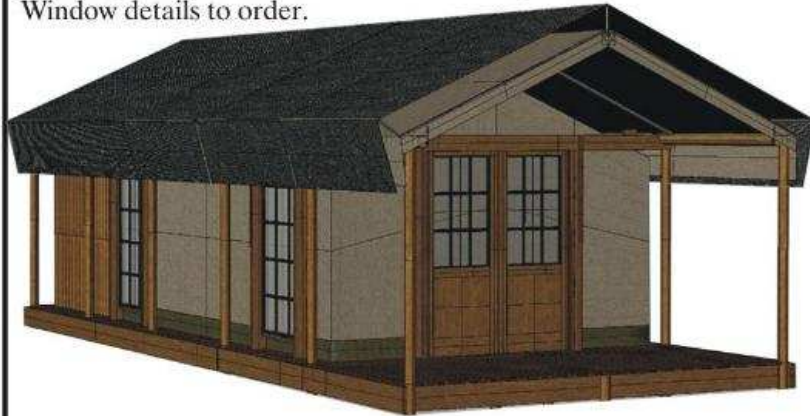

LODGE TENTS

Size: 3.6m x 4.0m, 6.0m, 8.0m or 10.0m

Verandah: 2m x 4.5m

38mm steel frame, epoxy coated, electroplated or hot dip galvanized. 80% shade cloth fly sheet on 25mm structure. Door zips mounted on velcro for ease of replacement.

5

Price: from R25 600.00 ex Vat

WOOD LEGGED LODGE TENTS

Size: 3.6m x 4.0m, 6.0m, 8.0m or 10.0m

Verandah: 2m x 4m

38mm steel frame, epoxy coated, electroplated or hot dip galvanized. 80% shade cloth fly sheet on 25mm structure. Door zips mounted on velcro for ease of replacement.

Window details to order.

6

WOOD DOORS AND WINDOWS

CANVAS DOORS AND WINDOWS

Price: from R24 600.00 ex Vat

RUSTIC LODGE

Sizes: 3.6m x 4.0m to 8.0m

Rustic lodge uses local wooden poles resulting