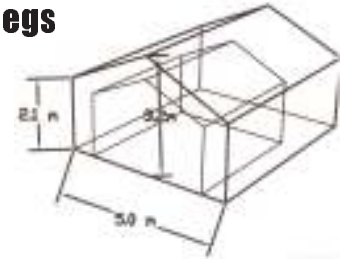

BIG BERTHA (the mother of lodge tents)

Wooden or steel legs

Size: 5.0m x 6.0m, 7.0m or 8.0m, Verandah: 2m x 5m, Frame 6.6m x 10m or bigger`
Flysheets 400gr PVC, netting flysheet 80% shadecloth,
500gr (extra heavy)riplock polyester/acrylic fabric
42mm steel frame, epoxy coated, electroplated or hot dip galvanized.
Door zips mounted on velcro for ease of replacement.
Window details to order.