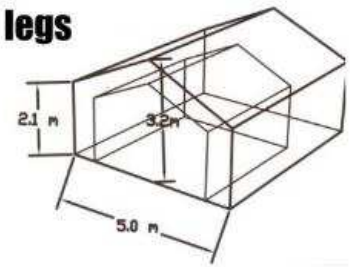

## **BIG BERTHA (the mother of lodge tents)**

**Wooden or steel legs**

Size: 5.0m x 6.0m, 7.0m or 8.0m, Verandah: 2m x 5m, Frame 6.6m x 10m or bigger  
Flysheets 400gr PVC, netting flysheet 80% shadecloth, 500gr (extra heavy) riplock polyester/acrylic fabric  
42mm steel frame, epoxy coated, electroplated or hot dip galvanized.  
Door zips mounted on velcro for ease of replacement.  
Window details to order.