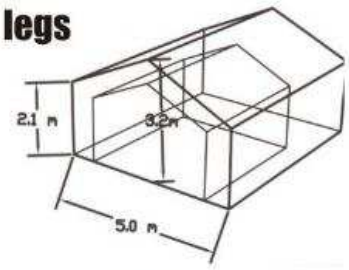

## **Wooden or steel legs**

Size: 5.0m x 6.0m, 7.0m or 8.0m, Verandah: 2m x 5m, Frame 6.6m x 10m or bigger  
Flysheets 400gr PVC, netting flysheet 80% shadecloth, 500gr (extra heavy) riplock polyester/acrylic fabric  
42mm steel frame, epoxy coated, electroplated or hot dip galvanized.  
Door zips mounted on velcro for ease of replacement.  
Window details to order.