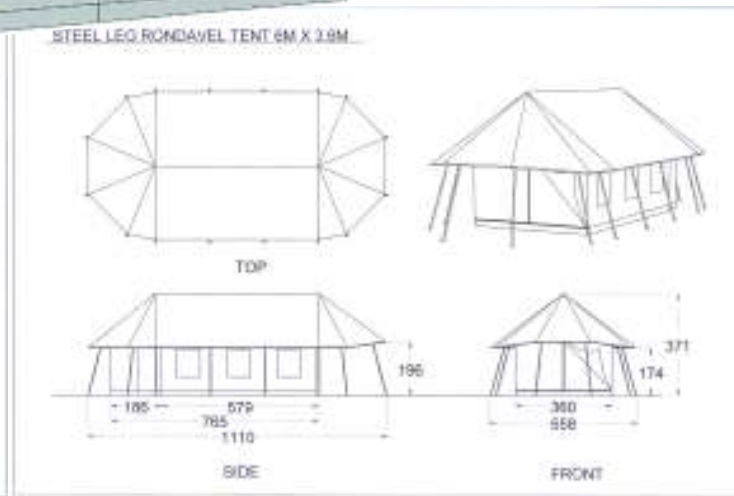

RONDAVEL TENT 5 metre wide

10

(You don't get more African than this)

Tent available in steel or wood legs

Canvas or wood windows and

Doors

WOOD LEG RONDAVEL TENT WITH WOOD DOORS AND WINDOWS

STEEL LEG RONDAVEL
angled steel legs,
canvas doors and windows

TENT ONLY

COMPLETE TENT

Window installation:
Mount frame to wood structure.
Screw wood cover strip through canvas wall.
Cut away canvas

Wood legs complete with steel structure

Tent installed

Canvas roof and shade net installed

Wood legs with windows and doors installed

WOOD LEG RONDAVEL

Wood leg provide structural support for wood door and windows.

Price: from R47 900.00 ex Vat

RONDAVEL TENT 3.6 metre wide

10

(You don't get more African than this)
Tent available in steel or wood legs
Canvas or wood windows and
Doors

Steel poles 38mm diamtre by 1.5mm wall electroplated or hot galvanized.

View of interior of the tent.

TENT ERECTION PROCEDURE
Shows the component parts of the Steel leg tent

Price: from R29 700.00 ex Vat