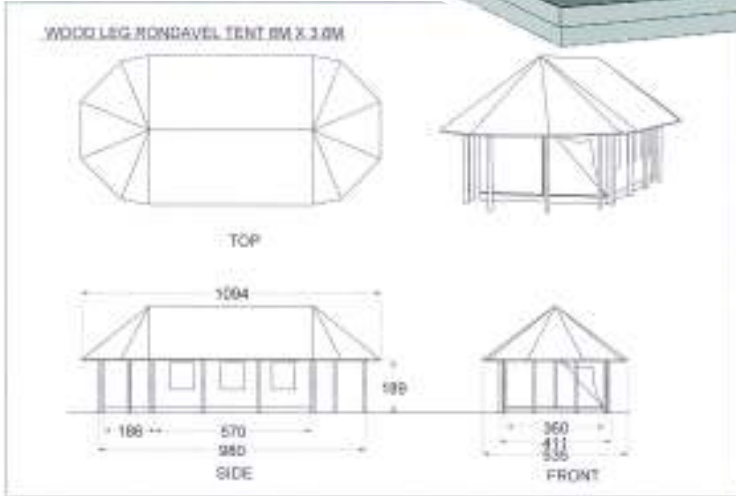

TENT ONLY

COMPLETE TENT

Window installation:
Mount frame to wood structure.
Screw wood cover strip through canvas wall.
Cut away canvas

Wood legs complete with steel structure

Tent installed

Canvas roof and shade net installed

Wood legs with windows and doors installed

WOOD LEG RONDAVEL

Wood leg provide structural support for wood door and windows.

Price: from R47 900.00 ex Vat

RONDAVEL TENT 3.6 metre wide

10

(You don't get more African than this)
Tent available in steel or wood legs
Canvas or wood windows and
Doors

Steel poles 38mm diamtre by 1.5mm wall electroplated or hot galvanized.

View of interior of the tent.

TENT ERECTION PROCEDURE
Shows the component parts of the Steel leg tent

Price: from R29 700.00 ex Vat