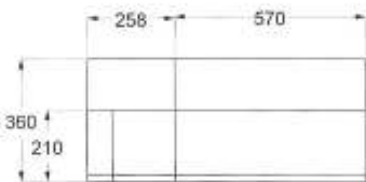

RONDAVEL TENT 5 metre wide

10

(You don't get more African than this)

Tent available in steel or wood legs

Canvas or wood windows and

Doors

STEEL LEG RONDAVEL
angled steel legs,
canvas doors and windows

TENT ONLY

Window installation:
Mount frame to wood structure.
Screw wood cover strip through canvas wall.
Cut away canvas

WOOD LEG RONDAVEL

Wood leg provide structural support for wood door and windows.

Price: from R47 900.00 ex Vat