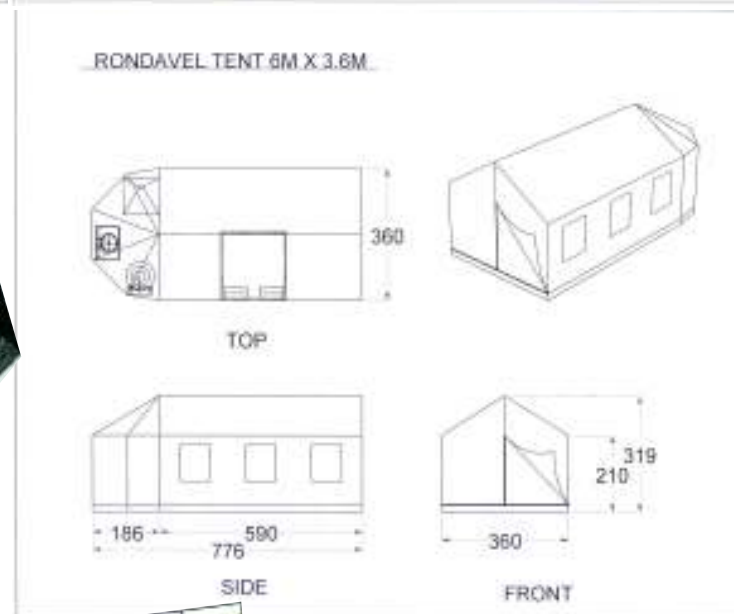

TENT ONLY

COMPLETE TENT

Window installation:
Mount frame to wood structure.
Screw wood cover strip through canvas wall.
Cut away canvas

Wood legs complete with steel structure

Tent installed

Canvas roof and shade net installed

Wood legs with windows and doors installed

WOOD LEG RONDAVEL

Wood leg provide structural support for wood door and windows.

Price: from R47 900.00 ex Vat

RONDAVEL TENT 3.6 metre wide

10

(You don't get more African than this)
Tent available in steel or wood legs
Canvas or wood windows and
Doors

Steel poles 38mm diamtre by 1.5mm wall electroplated or hot galvanized.

View of interior of the tent.

TENT ERECTION PROCEDURE
Shows the component parts of the Steel leg tent

Price: from R29 700.00 ex Vat