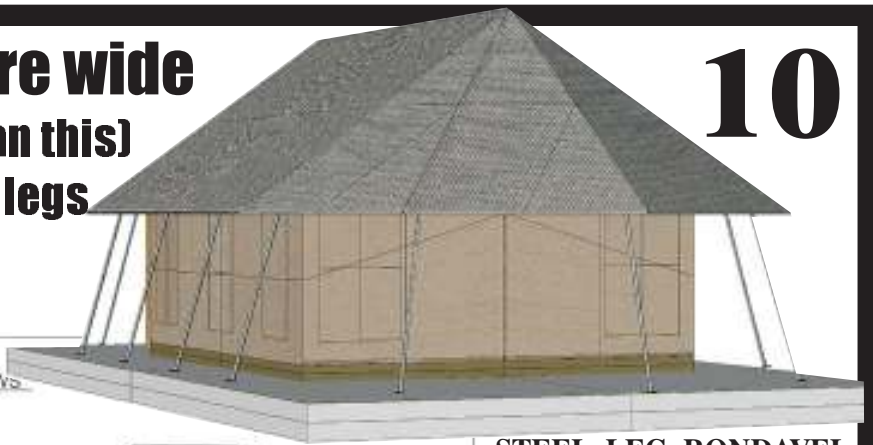

RONDAVEL TENT 5 metre wide

10

(You don't get more African than this)

Tent available in steel or wood legs

Canvas or wood windows and Doors

WOOD LEG RONDAVEL TENT WITH WOOD DOORS AND WINDOWS

STEEL LEG RONDAVEL
angled steel legs,
canvas doors and windows

Window installation:
Mount frame to wood structure.
Screw wood cover strip through canvas wall.
Cut away canvas

TENT ONLY

COMPLETE TENT

Wood legs complete with steel structure

Tent installed

Wood legs with windows and doors installed

Canvas roof and shade net installed

WOOD LEG RONDAVEL

Wood leg provide structural support for wood door and windows.

Price: from R67 500.00 ex Vat