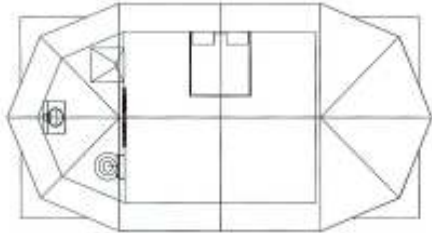

WOOD LEG RONDAVEL TENT WITH WOOD DOORS AND WINDOWS

STEEL LEG RONDAVEL
angled steel legs,
canvas doors and windows