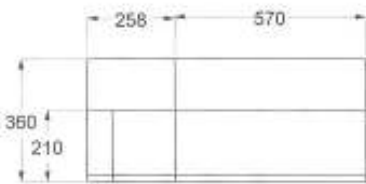

RONDAVEL TENT 5 metre wide

10

(You don't get more African than this)

Tent available in steel or wood legs

Canvas or wood windows and Doors

WOOD LEG RONDAVEL TENT WITH WOOD DOORS AND WINDOWS

STEEL LEG RONDAVEL
angled steel legs,
canvas doors and windows