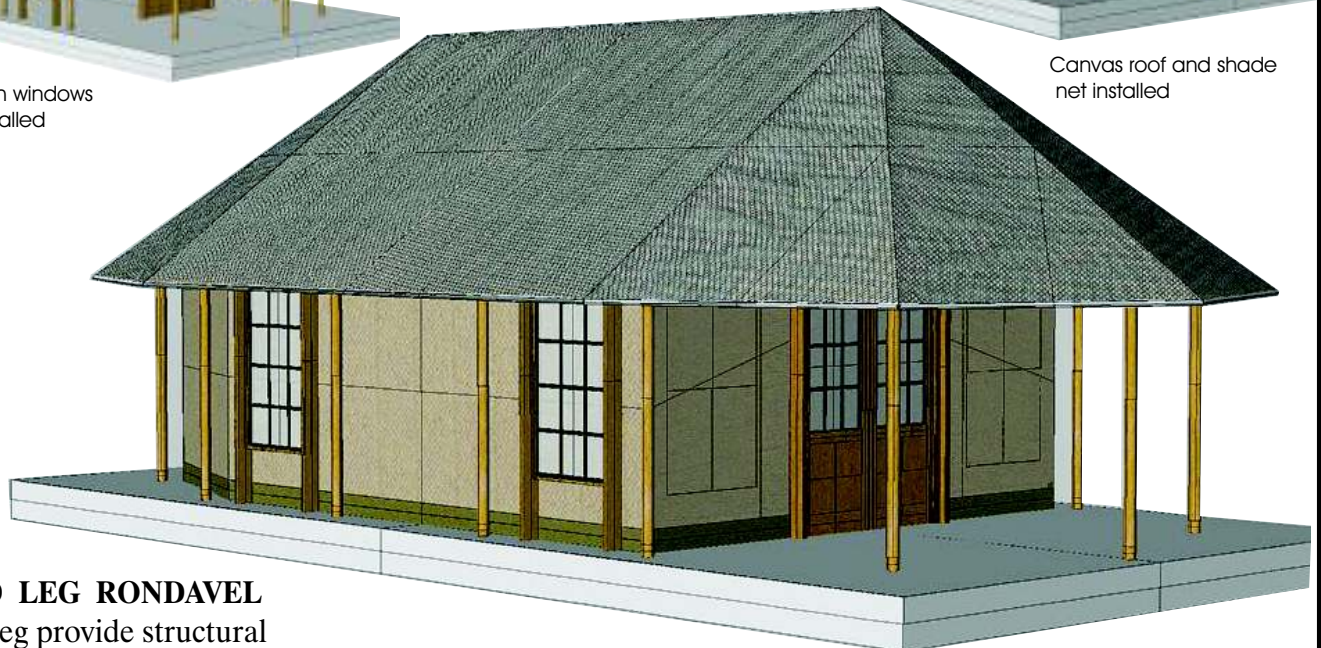

RONDAVEL TENT 5 metre wide

10

(You don't get more African than this)

Tent available in steel or wood legs

Canvas or wood windows and

Doors

WOOD LEG RONDAVEL TENT WITH WOOD DOORS AND WINDOWS

STEEL LEG RONDAVEL
angled steel legs,
canvas doors and windows

TENT ONLY

COMPLETE TENT

Window installation:
Mount frame to wood structure.
Screw wood cover strip through canvas wall.
Cut away canvas

Wood legs complete with steel structure

Tent installed

Canvas roof and shade net installed

Wood legs with windows and doors installed

WOOD LEG RONDAVEL

Wood leg provide structural support for wood door and windows.

Price: from R47 900.00 ex Vat

RONDAVEL TENT 3.6 metre wide

10

(You don't get more African than this)
Tent available in steel or wood legs
Canvas or wood windows and
Doors

Steel poles 38mm diamtre by 1.5mm wall electroplated or hot galvanized.

View of interior of the tent.

TENT ERECTION PROCEDURE
Shows the component parts of the Steel leg tent

Price: from R29 700.00 ex Vat