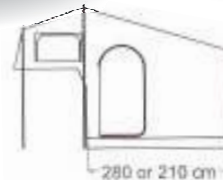

CRISTY SPORTS

Email: cristys@mweb.co.za
Web : www.cristys.co.za

TRAILER TENTS

Fitted PVC Flysheet R2 128.00

TRAILER TENT

Size: Tent base 2.1m x 1.4m
Bedroom 2.1 x 2.1m or 2.8m
All internal poles 25mm aluminium.
Second awning and awning enclosures optional.

Prices:

Medium (bedroom 2.1m awning 2.1m)
R 26 308.00 or R27 300.00 with PVC Fly
Large (bedroom 2.8m awning 2.1m)
R28 836.00 or R30 294.00 with PVC Fly

EXTRAS

Second awning R2 894.00
Second Door R1 447.00