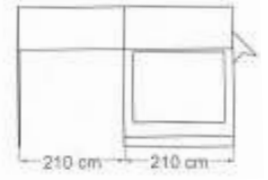

CRISTY SPORTS

Email: cristys@mweb.co.za
Web : www.cristys.co.za

TRAILER TENTS

Fitted PVC Flysheet R2 128.00

TRAILER TENT

Size: Tent base 2.1m x 1.4m
Bedroom 2.1 x 2.1m or 2.8m
All internal poles 25mm aluminium.
Second awning and awning enclosures optional.

Prices:

Medium (bedroom 2.1m awning 2.1m)
R 26 308.00 or R27 300.00 with PVC Fly
Large (bedroom 2.8m awning 2.1m)
R28 836.00 or R30 294.00 with PVC Fly

EXTRAS

Second awning R2 894.00
Second Door R1 447.00