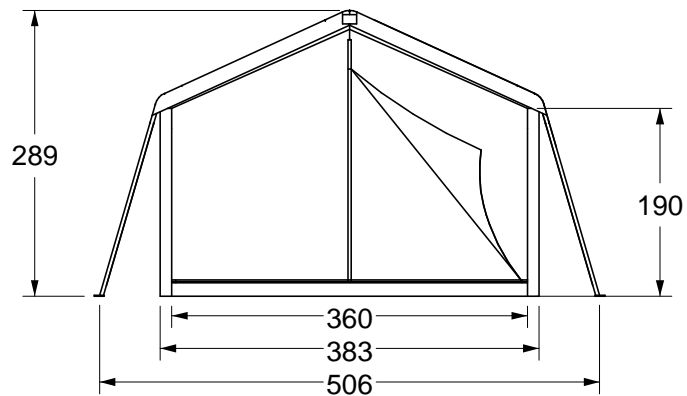

3.6M X 4M TENT WITH PVC BATHROOM ENCLOSURE AND 2M X 5M FRONT VERANDA

NOTES:
Front door complete with Mozqueto net.
Door zips mounted on velcro.
Back door velcro mounted panel to bathroom.
No PVC groundsheet.
Windows inside and outside covers.
Tent Rip Lock, 450gr, Charnard canvas,
Flysheets 450 gr Carnard PVC,
Bathroom enclosure 450gr PVC.

PERSPECTIVE

FRONT

SIDE