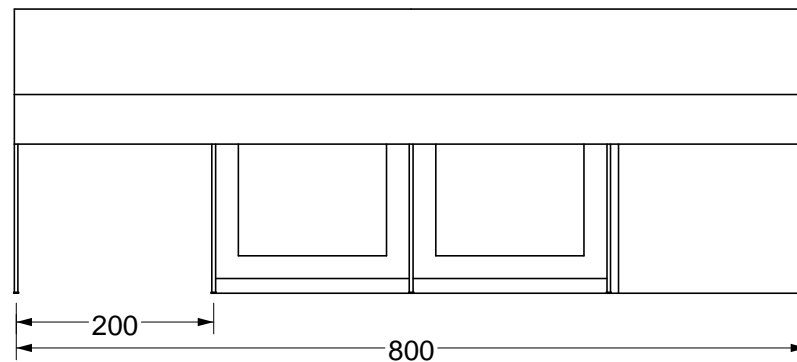

3.6M X 4M TENT WITH PVC BATHROOM ENCLOSURE AND 2M X 5M FRONT VERANDA

NOTES:
Front door complete with Mozqueto net.
Door zips mounted on velcro.
Back door velcro mounted panel to bathroom.
No PVC groundsheet.
Windows inside and outside covers.
Tent Rip Lock, 450gr, Charnard canvas,
Flysheets 450 gr Carnard PVC,
Bathroom enclosure 450gr PVC.

PERSPECTIVE

FRONT

SIDE