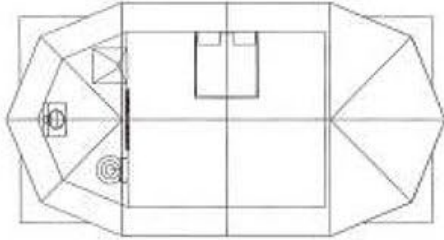

Cristys Tent & Canvas

LODGE TENTS

BUSH BABY

Size: Tent 3.2m x 3.2m Frame 4.0m x 6.8m
Verandah 1.7m x 4m
PVC Bathroom enclosure.
25mm swaged steel internal frame with steel corners .
Door mounted on velcro for easy repair.

Size: 5.0m x 6.0m, 7.0m or 8.0m, Verandah: 2m x 5m, Frame 6.6m x 10m or bigger`
Flysheets 400gr PVC, netting flysheet 80% shadecloth,
500gr (extra heavy)riplock polyester/acrylic fabric
42mm steel frame, epoxy coated, electroplated or hot dip galvanized.
Door zips mounted on velcro for ease of replacement.
Window details to order.

8

Price: from 46 640.00 ex Vat

RONDAVEL TENT 5 metre wide

(You don't get more African than this)

Tent available in steel or wood legs

Canvas or wood windows and Doors

10

WOOD LEG RONDAVEL TENT WITH WOOD DOORS AND WINDOWS