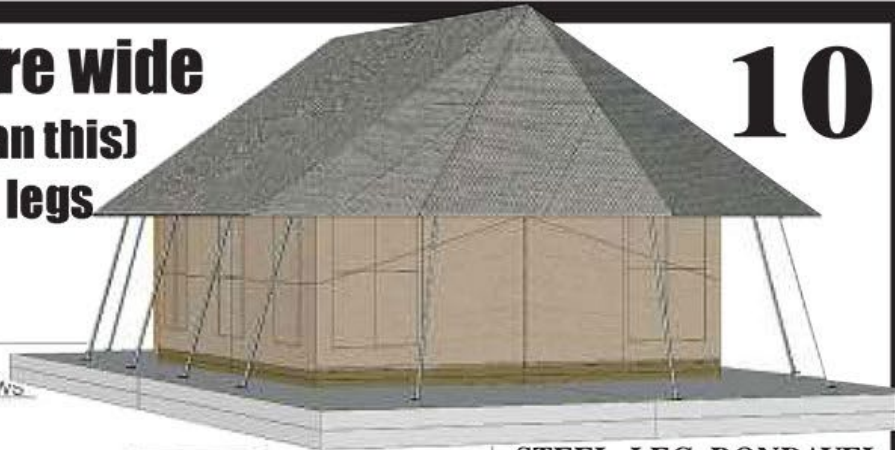

Size: 5.0m x 6.0m, 7.0m or 8.0m, Verandah: 2m x 5m, Frame 6.6m x 10m or bigger`
Flysheets 400gr PVC, netting flysheet 80% shadecloth,
500gr (extra heavy)riplock polyester/acrylic fabric
42mm steel frame, epoxy coated, electroplated or hot dip galvanized.
Door zips mounted on velcro for ease of replacement.
Window details to order.

8

Price: from 46 640.00 ex Vat

RONDAVEL TENT 5 metre wide

(You don't get more African than this)

Tent available in steel or wood legs

Canvas or wood windows and Doors

10

WOOD LEG RONDAVEL TENT WITH WOOD DOORS AND WINDOWS

STEEL LEG RONDAVEL
angled steel legs,
canvas doors and windows

Window installation:
Mount frame to wood structure.
Screw wood cover strip through canvas wall.
Cut away canvas

TENT ONLY

COMPLETE TENT

Wood legs complete with steel structure