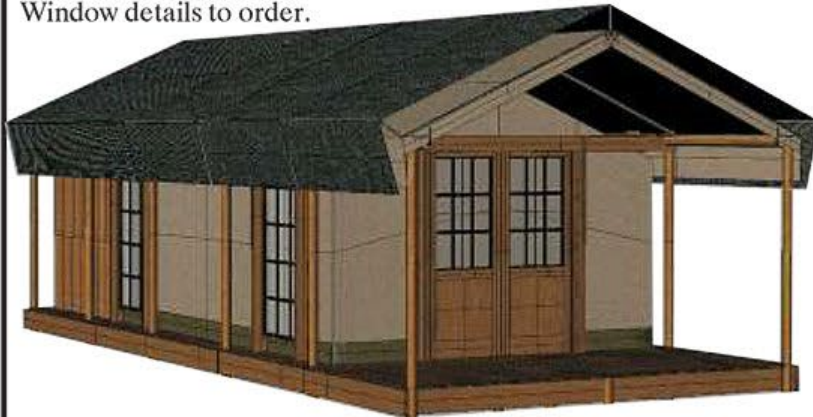

Verandah: 2m x 4.5m

38mm steel frame, epoxy coated, electroplated or hot dip galvanized. 80% shade cloth fly sheet on 25mm structure.

Door zips mounted on velcro for ease of replacement.

5

Price: from R33 7100.00 ex Vat

WOOD LEGGED LODGE TENTS

Size: 3.6m x 4.0m, 6.0m, 8.0m or 10.0m

Verandah: 2m x 4m

38mm steel frame, epoxy coated, electroplated or hot dip galvanized. 80% shade cloth fly sheet on 25mm structure.

Door zips mounted on velcro for ease of replacement.

Window details to order.

6

WOOD DOORS AND WINDOWS

CANVAS DOORS AND WINDOWS

Price: from R33 710.00 ex Vat

RUSTIC LODGE

Sizes: 3.6m x 4.0m to 8.0m

Rustic lodge uses local wooden poles resulting