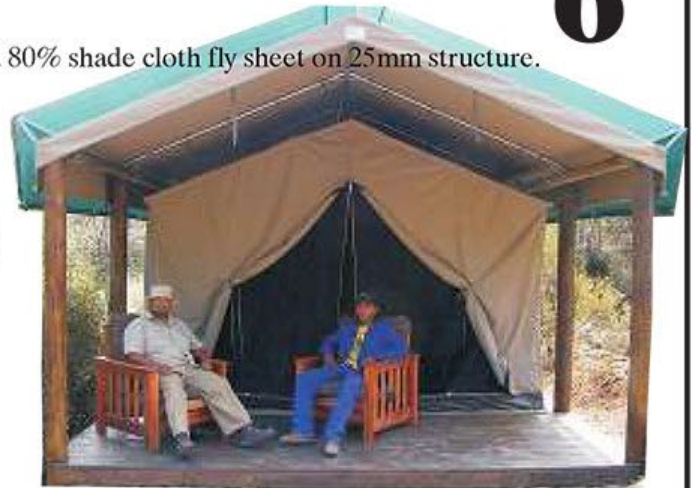

WOOD LEGGED LODGE TENTS

Size: 3.6m x 4.0m, 6.0m, 8.0m or 10.0m

Verandah: 2m x 4m

38mm steel frame, epoxy coated, electroplated or hot dip galvanized. 80% shade cloth fly sheet on 25mm structure.

Door zips mounted on velcro for ease of replacement.

Window details to order.

6

WOOD DOORS AND WINDOWS

CANVAS DOORS AND WINDOWS

Price: from R33 710.00 ex Vat

RUSTIC LODGE

Sizes: 3.6m x 4.0m to 8.0m

Rustic lodge uses local wooden poles resulting