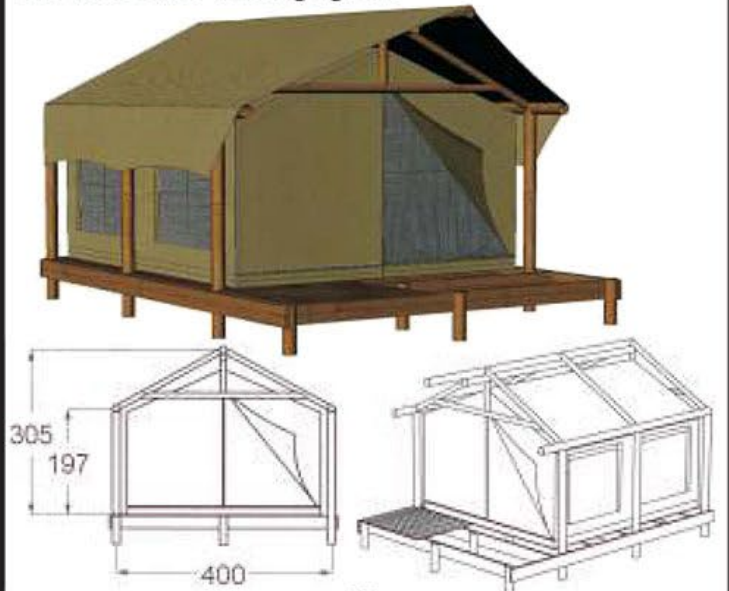

Price: from R24 150.00 ex Vat