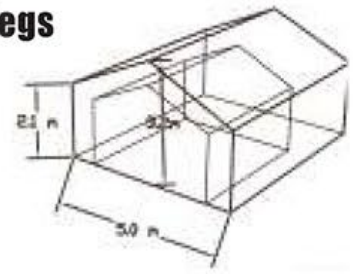

Cristys Tent & Canvas

LODGE TENTS

BUSH BABY

Size: Tent 3.2m x 3.2m Frame 4.0m x 6.8m
Verandah 1.7m x 4m
PVC Bathroom enclosure.
25mm swaged steel internal frame with steel corners .
Door mounted on velcro for easy repair.

Size: 5.0m x 6.0m, 7.0m or 8.0m, Verandah: 2m x 5m, Frame 6.6m x 10m or bigger`
Flysheets 400gr PVC, netting flysheet 80% shadecloth,
500gr (extra heavy)riplock polyester/acrylic fabric
42mm steel frame, epoxy coated, electroplated or hot dip galvanized.
Door zips mounted on velcro for ease of replacement.
Window details to order.