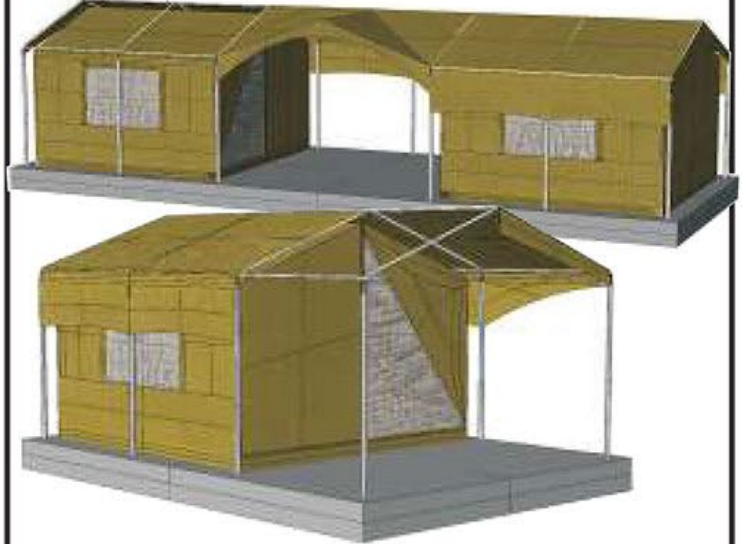

Cristys Tent & Canvas

LODGE TENTS

BUSH BABY

Size: Tent 3.2m x 3.2m Frame 4.0m x 6.8m
Verandah 1.7m x 4m
PVC Bathroom enclosure.
25mm swaged steel internal frame with steel corners .
Door mounted on velcro for easy repair.

1

Price: from 3.2 x 3.2 R 19 000.00 ex Vat

BUSH CABIN

Size: Tent 3.2m x 3.2m, 4.7m or 6.9m
Legs 60 x 2 mm hot dip galvanized steel "CAST IN"
Roof frame 25mm x 1.6mm steel.

2

Price: from R 25 000.00 ex Vat

HANGING LODGE

Size: Tent 3.6m x 4.0m -10.0m
Frame in local wood.
Roof thatch or any available local material

3

Price: from R 19 600.00 ex Vat depending on size

CABIN

Size: 3.6m x 4.0m or 5.0m Verandah: 1.5m x 4.0m
Wood frame build by customer. Bathroom can be added.
Tent detail same as Hanging Tent

WOOD LEGGED LODGE TENTS

Size: 3.6m x 4.0m, 6.0m, 8.0m or 10.0m

Verandah: 2m x 4m

38mm steel frame, epoxy coated, electroplated or hot dip galvanized. 80% shade cloth fly sheet on 25mm structure.

Door zips mounted on velcro for ease of replacement.