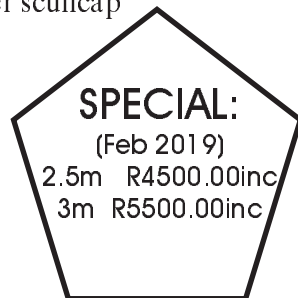

### STARLIGHT DOME

2

Size: 2.5m x 2.5m x 1.8m  
or 3m x 3m x 2.1m  
Shade cloth mosquito net top half, sleep under the stars when its not raining.  
Fit the flysheet and its 100% waterproof.  
PVC groundsheet.  
Storage outside tent under flysheet.  
8.5mm spring steel poles.  
Weight: 16, 18 and 24kg  
Bag size: 80cm x 40cm  
Pole Bag: 1.2m x 13cm.

Price:

2.5m **R5 350.00**

**With flysheet**

3.0m **R6 650.00** all inc Vat

### OVERLANDER

3

Size: 2.2m x 2.2m x 1.6m  
Or 2.5m x 2.5m x 1.8m  
Two windows with outside window covers.  
Shade cloth mosquito net to door and windows.  
Heavy duty welded PVC groundsheet.  
8.5mm spring steel poles.  
Shade cloth net in roof under scullcap

Weight: 23kg  
Bag size: 80cm x 40cm  
Groundsheet mat at  
Door.  
Skullcap.  
Price:

2.5m x 2.5m **R5 660.00** inc Vat  
3.0m x 3.0m **R6 870.0000** inc Vat